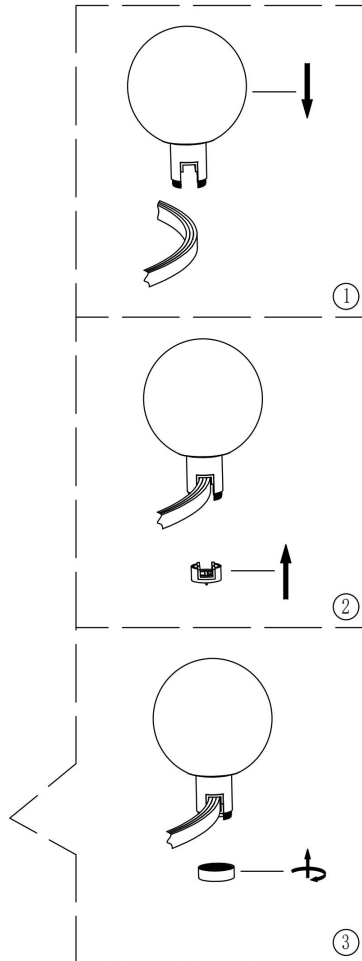

# Instruction

FR6005LS-01B

1x 4W

Model: FR6005LS-01B

Collection: LED

Pendant Lamps