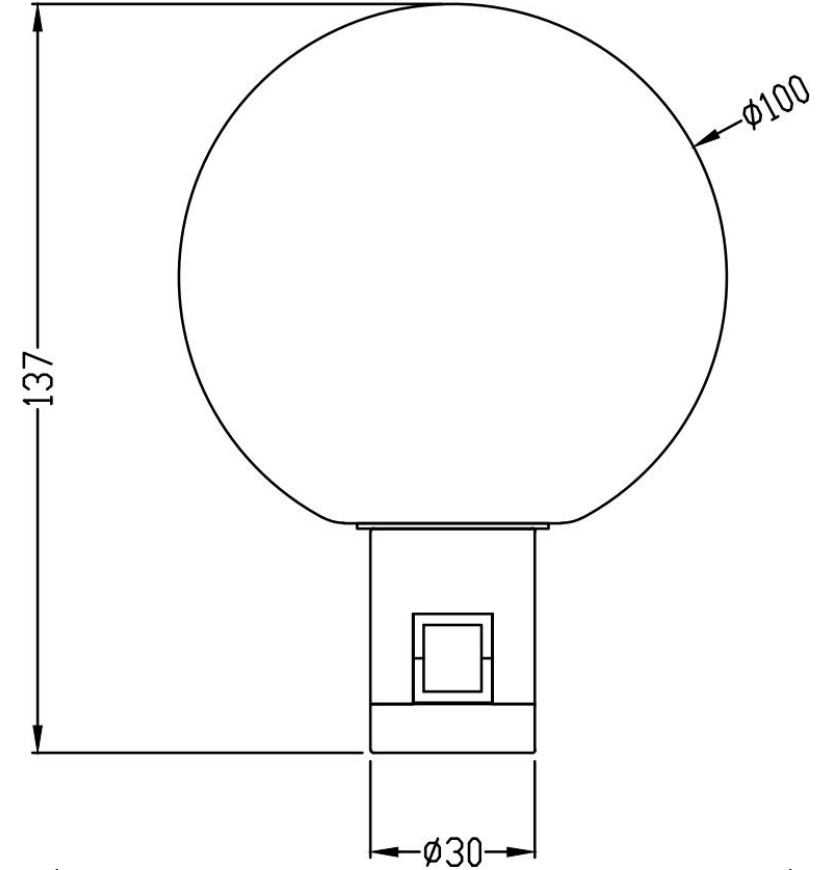

# Instruction

FR6005LS-01B

1x 4W

Model: FR6005LS-01B

Collection: LED

Pendant Lamps