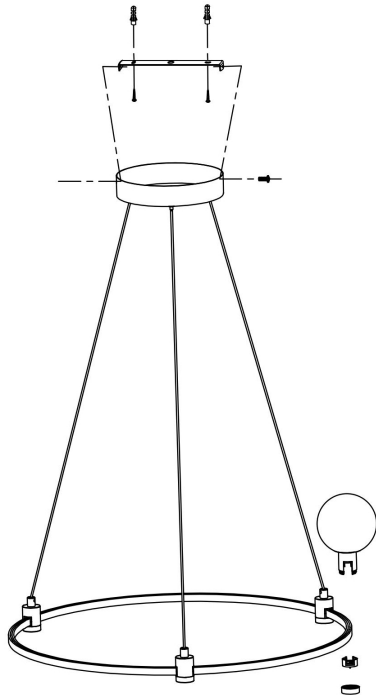

# Instruction

FR6005LS-01B

1x 4W

Model: FR6005LS-01B

Collection: LED

Pendant Lamps